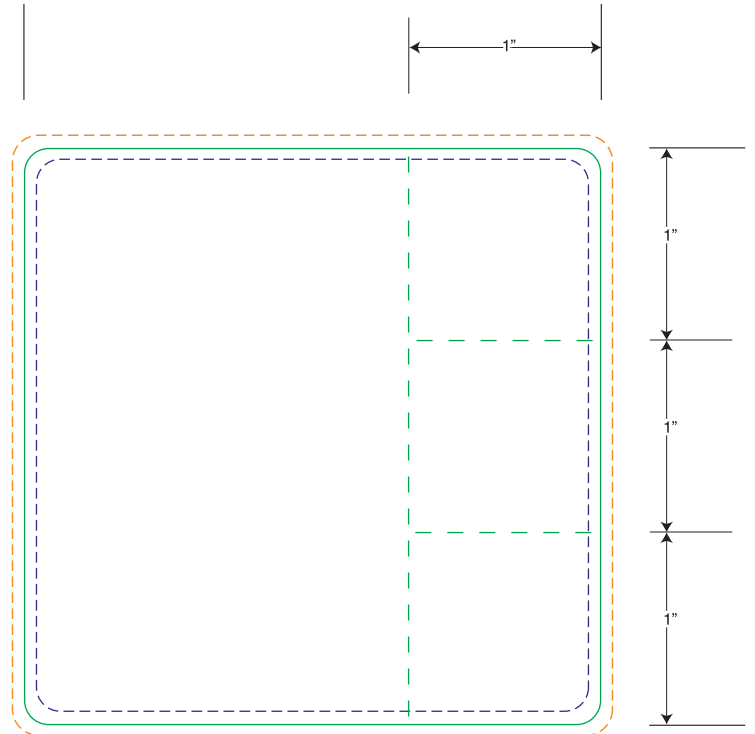

standard colors:

PMS Black

PMS RF

PMS Yellow

PMS 021

PMS 168

PMS 185

PMS 300

PMS 347

CONSOLIDATED
LABEL CO.

"STICK WITH US!"