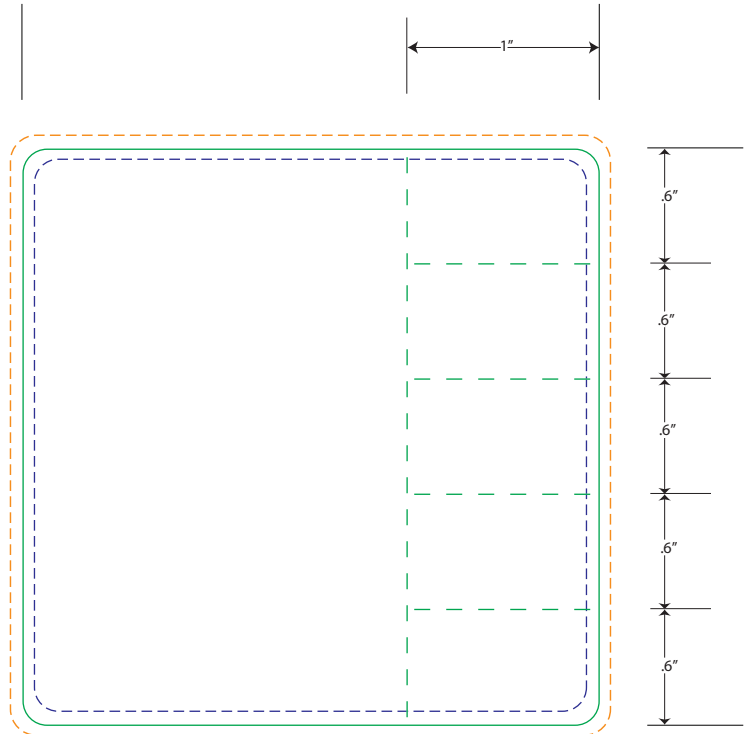

standard colors:

PMS Black

PMS RF

PMS Yellow

PMS 021

PMS 168

PMS 185

PMS 300

PMS 347

CONSOLIDATED
|| L A B E L || C O. ||

"STICK WITH US!"